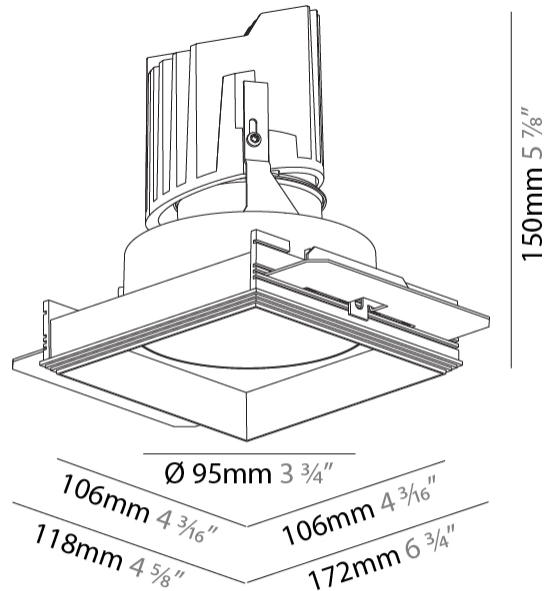

ELECTRICAL

Lamp Type: LED (Zhaga Standard)
Input Wattage (W): 16.5
Total Output Wattage (W): 14.7
Dimming: Dali Dimming
Driver Included: No
Driver Location: Recessed Housing
Driver Type: Constant Current - 120Vac
Driver Class: Class 2
Housing: See Components
Input Voltage (V): 120
Constant Current (MA): 350

LED

Number of LEDs: 1
Color Temperature (°K): Warm Dim
Max. Delivered Lumen (lm): 770
Nominal Lumen (lm): 1140
CRI: >90 CRI
Lamp Life (hrs): 50000
Upon Request: RGB-W Tunable White Special Color Temperature Special LED

OPTICAL

Reflector: 20 / 40 / 60
Upon Request: Special Beam Angles

RATINGS AND CERTIFICATIONS

Zaneen Group, Inc. 6260 Folsom Blvd, Suite 3382, F 416-247-9319, www.zaneen.com

Certified By: Certified for North American Standards
In a constant effort to supply the best product, we reserve the right to change specifications or materials without notice. The most recent specification sheets are found at zaneen.com