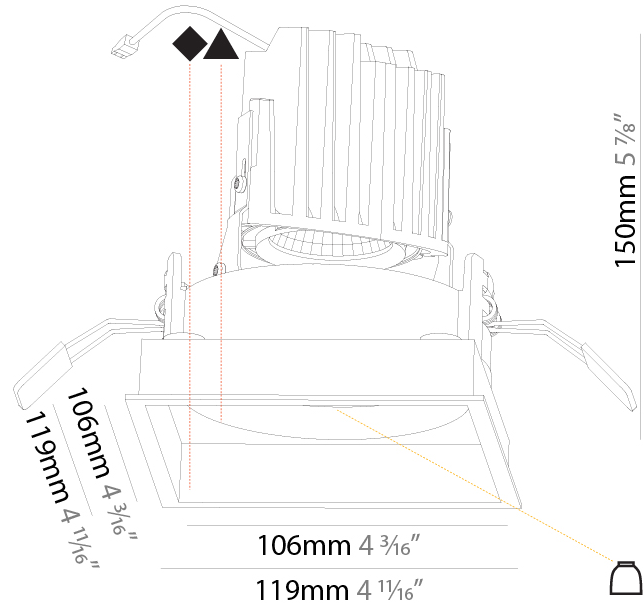

GENERAL

Series: Bioniq
Subseries: Bioniq Square Deep
Brand: Prolicht
Division: Architectural
Mounting Type: Recessed
Mounting Location: Ceiling
Subcategory: Downlight

PHYSICAL

Shape: Square
Length (mm): 119
Length (in): 4 11/16
Width (mm): 119
Width (in): 4 11/16
Depth (mm): 150
Depth (in): 5 7/8
Ceiling Thickness (mm): 10 / 12.5 / 15
Ceiling Thickness (in): 3/8 or 1/2 or 9/16
Min. Recessing Depth (mm): 170
Min. Recessing Depth (in): 6 11/16
Light Distribution: Downlight
Weight (kg): 0.592
Weight (lbs): 1.31
Fixture Finish: SSR / BKV / CWI / CRY / HAB / LAG / UFT / ITA / RUA / RUR / MIC / FTG / MYG / TWT / LOD / PUS / FRO / FUP / KIA / POP / BLS / SPG / MEY / GOH / GUM / CHC / COM / ABZ / JAG / OBR / MOS / ROR
Fixture Material: Aluminum Die Cast
Cut-out Measurements: 114mm / 4 1/2" x 114mm / 4 1/2"

ELECTRICAL

Lamp Type: LED (Zhaga Standard)
Total Output Wattage (W): 15
Dimming: Dali Dimming
Driver Included: No
Driver Location: Recessed Housing
Driver Type: Constant Current 120Vac
Housing: See components
Input Voltage (V): 120
Constant Current (MA): 350

LED

Number of LEDs: 1
Color Temperature (°K): Warm Dim
Max. Delivered Lumen (lm): 760
Nominal Lumen (lm): 1140
CRI: >90 CRI
Lamp Life (hrs): 50000

OPTICAL

Reflector: 20 / 40 / 60
Adjustability: Rotational 355°; Tilt 30°

RATINGS AND CERTIFICATIONS

Certified By: Certified for North American Standards
IP rating: IP20