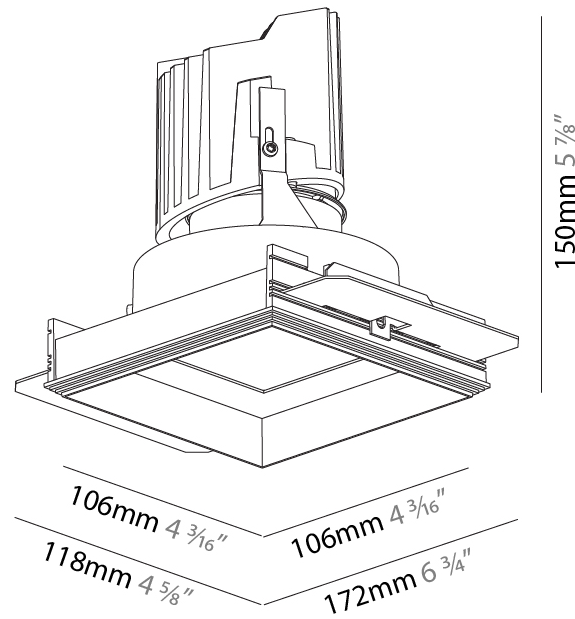

PHYSICAL

Shape: Square
Length (mm): 106
Length (in): 4 3/16
Width (mm): 106
Width (in): 4 3/16
Height (mm): 150
Height (in): 5 7/8
Ceiling Thickness (mm): 10 / 12.5 / 15 / 25
Ceiling Thickness (in): 3/8 or 1/2 or 9/16 or 1
Min. Recessing Depth (mm): 170
Min. Recessing Depth (in): 6 11/16
Light Distribution: Downlight
Weight (kg): 0.769
Weight (lbs): 1.69
Fixture Finish: SSR / BKV / CWI / CRY / HAB / LAG / UFT / ITA / RUA / RUR / MIC / FTG / MYG / TWT / LOD / PUS / FRO / FUP / KIA / POP / BLS / SPG / MEY / GOH / GUM / CHC / COM / ABZ / JAG / OBR / MOS / ROR
Fixture Material: Aluminum Die Cast
Cut-out Measurements: 120mm / 4 3/4" x 120mm / 4 3/4"
Upon Request: Unique Ceiling Thickness

ELECTRICAL

Lamp Type: LED (Zhaga Standard)
Input Wattage (W): 16.5
Total Output Wattage (W): 14.7
Dimming: Dali Dimming
Driver Included: No
Driver Location: Recessed Housing
Driver Type: Constant Current - 120Vac
Driver Class: Class 2
Housing: See Components
Input Voltage (V): 120
Constant Current (MA): 350

LED

Number of LEDs: 1
Max. Delivered Lumen (lm): 770
Nominal Lumen (lm): 1140
CRI: >90 CRI
Lamp Life (hrs): 50000
Upon Request: RGB-W Tunable White Special Color Temperature Special LED

OPTICAL

Reflector: 20 / 40 / 60
Upon Request: Special Beam Angles

RATINGS AND CERTIFICATIONS

Certified By: Certified for North American Standards

IP rating: IP20
Zaneen Company Inc. © 2024, T 1800-388-3382, F 416-247-9319, www.zaneen.com