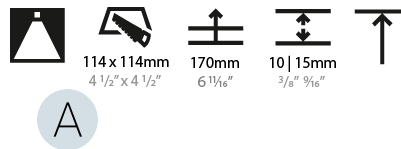

GENERAL

Series: Bioniq
Subseries: Bioniq Square Deep
Brand: Prolicht
Division: Architectural
Mounting Type: Recessed
Mounting Location: Ceiling
Subcategory: Downlight

PHYSICAL

Shape: Square
Length (mm): 119
Length (in): 4 11/16
Width (mm): 119
Width (in): 4 11/16
Depth (mm): 150
Depth (in): 5 7/8
Ceiling Thickness (mm): 10 / 12.5 / 15
Ceiling Thickness (in): 3/8 or 1/2 or 9/16
Min. Recessing Depth (mm): 170
Min. Recessing Depth (in): 6 11/16
Light Distribution: Downlight
Weight (kg): 0.592
Weight (lbs): 1.31
Fixture Finish: SSR / BKV / CWI / CRY / HAB / LAG / UFT / ITA / RUA / RUR / MIC / FTG / MYG / TWT / LOD / PUS / FRO / FUP / KIA / POP / BLS / SPG / MEY / GOH / GUM / CHC / COM / ABZ / JAG / OBR / MOS / ROR
Fixture Material: Aluminum Die Cast
Cut-out Measurements: 114mm / 4 1/2" x 114mm / 4 1/2"

ELECTRICAL

Lamp Type: LED (Zhaga Standard)
Total Output Wattage (W): 15
Dimming: Dali Dimming
Driver Included: No
Driver Location: Recessed Housing
Driver Type: Constant Current 120Vac
Housing: See components
Input Voltage (V): 120
Constant Current (MA): 350

LED

Number of LEDs: 1
Color Temperature (°K): Warm Dim
Max. Delivered Lumen (lm): 760
Nominal Lumen (lm): 1140
CRI: >90 CRI
Lamp Life (hrs): 50000

OPTICAL

Reflector: 20 / 40 / 60
Adjustability: Rotational 355°; Tilt 30°

RATINGS AND CERTIFICATIONS

Certified By: Certified for North American Standards
IP rating: IP20