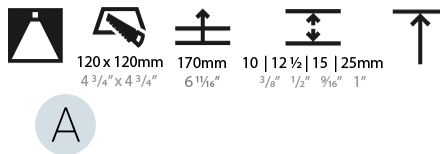

ELECTRICAL

Lamp Type: LED (Zhaga Standard)
Input Wattage (W): 16.5
Total Output Wattage (W): 14.7
Dimming: Dali Dimming
Driver Included: No
Driver Location: Recessed Housing
Driver Type: Constant Current - 120Vac
Driver Class: Class 2
Housing: See Components
Input Voltage (V): 120
Constant Current (MA): 350

LED

Number of LEDs: 1
Color Temperature (°K): Warm Dim
Max. Delivered Lumen (lm): 770
Nominal Lumen (lm): 1140
CRI: >90 CRI
Lamp Life (hrs): 50000
Upon Request: RGB-W Tunable White Special Color Temperature Special LED

OPTICAL

Reflector: 20 / 40 / 60
Upon Request: Special Beam Angles

RATINGS AND CERTIFICATIONS

Zaneen Group, Inc. 6260 Folsom Blvd, Suite 3382, F 416-247-9319, www.zaneen.com

Certified By: Certified for North American Standards
In a constant effort to supply the best product, we reserve the right to change specifications or materials without notice. The most recent specification sheets are found at zaneen.com