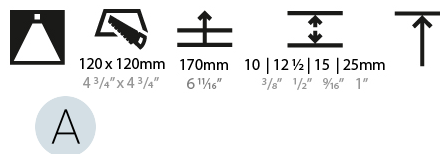

PHYSICAL

Shape: Square
Length (mm): 106
Length (in): 4 3/16
Width (mm): 106
Width (in): 4 3/16
Height (mm): 150
Height (in): 5 7/8
Ceiling Thickness (mm): 10 / 12.5 / 15 / 25
Ceiling Thickness (in): 3/8 or 1/2 or 9/16 or 1
Min. Recessing Depth (mm): 170
Min. Recessing Depth (in): 6 11/16
Light Distribution: Downlight
Weight (kg): 0.769
Weight (lbs): 1.69
Fixture Finish: SSR / BKV / CWI / CRY / HAB / LAG / UFT / ITA / RUA / RUR / MIC / FTG / MYG / TWT / LOD / PUS / FRO / FUP / KIA / POP / BLS / SPG / MEY / GOH / GUM / CHC / COM / ABZ / JAG / OBR / MOS / ROR
Fixture Material: Aluminum Die Cast
Cut-out Measurements: 120mm / 4 3/4" x 120mm / 4 3/4"
Upon Request: Unique Ceiling Thickness

ELECTRICAL

Lamp Type: LED (Zhaga Standard)
Input Wattage (W): 16.5
Total Output Wattage (W): 14.7
Dimming: Dali Dimming
Driver Included: No
Driver Location: Recessed Housing
Driver Type: Constant Current - 120Vac
Driver Class: Class 2
Housing: See Components
Input Voltage (V): 120
Constant Current (MA): 350

LED

Number of LEDs: 1
Max. Delivered Lumen (lm): 770
Nominal Lumen (lm): 1140
CRI: >90 CRI
Lamp Life (hrs): 50000
Upon Request: RGB-W Tunable White Special Color Temperature Special LED

OPTICAL

Reflector: 20 / 40 / 60
Upon Request: Special Beam Angles

RATINGS AND CERTIFICATIONS

Certified By: Certified for North American Standards

IP rating: IP20
Zaneen Company Inc. © 2024, T 1800-388-3382, F 416-247-9319, www.zaneen.com